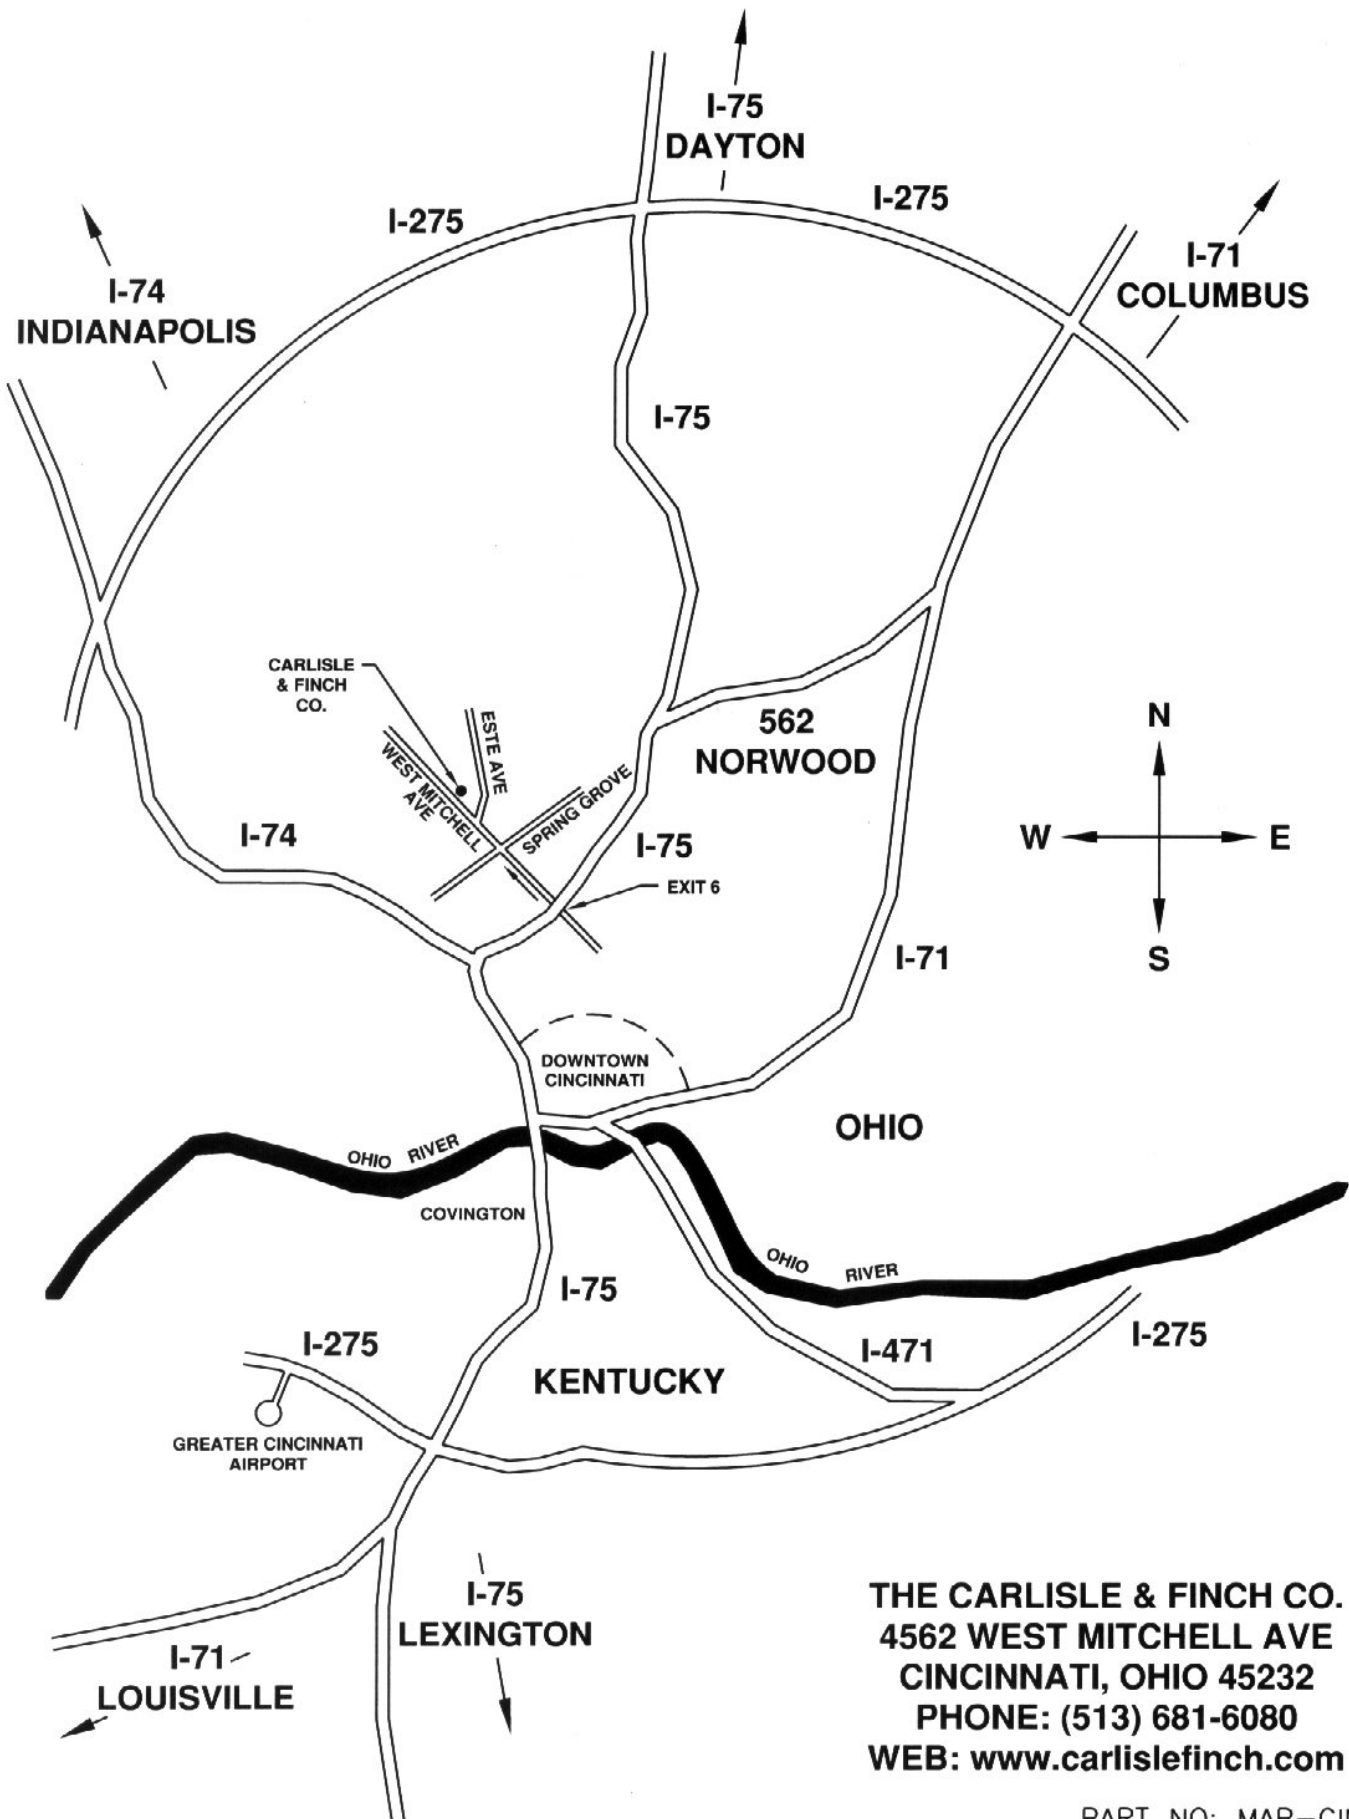

Directions to The Carlisle & Finch Co.

THE CARLISLE & FINCH CO.
4562 WEST MITCHELL AVE
CINCINNATI, OHIO 45232
PHONE: (513) 681-6080
WEB: www.carlislefinch.com